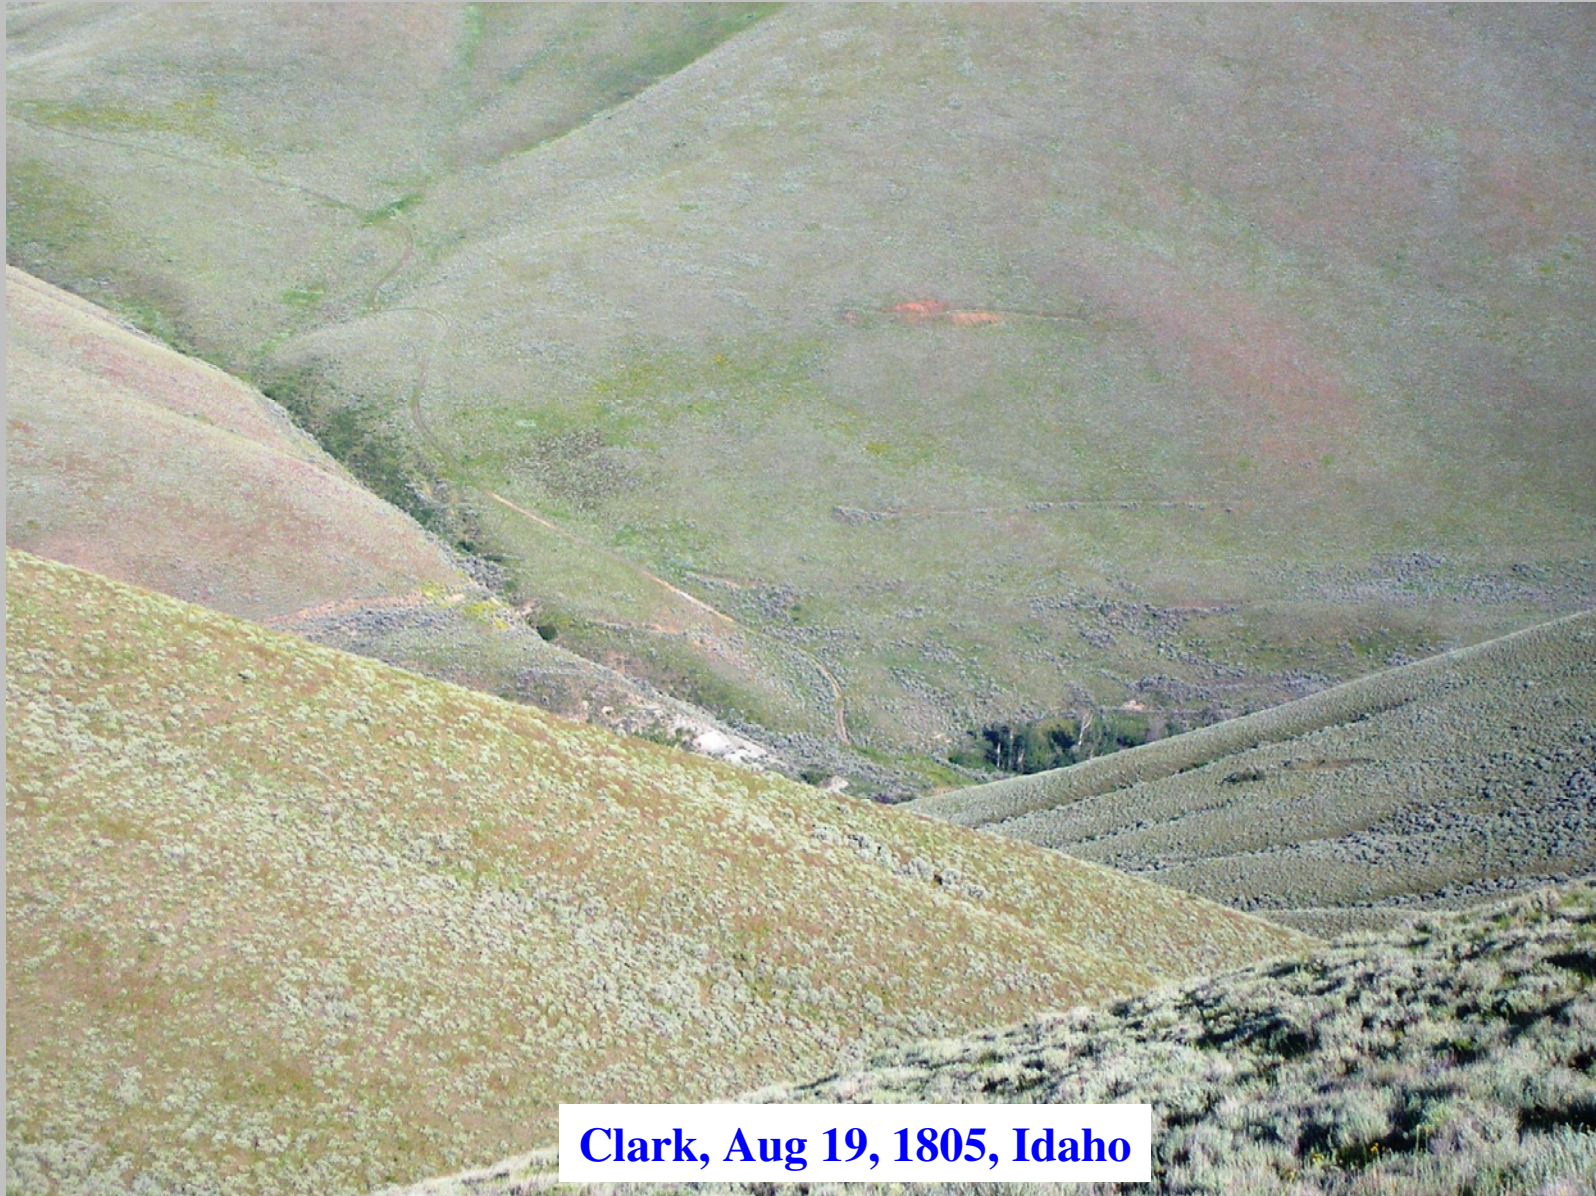

Photo Gallery – Campsites (cont.)

Clark, Aug 19, 1805, Idaho